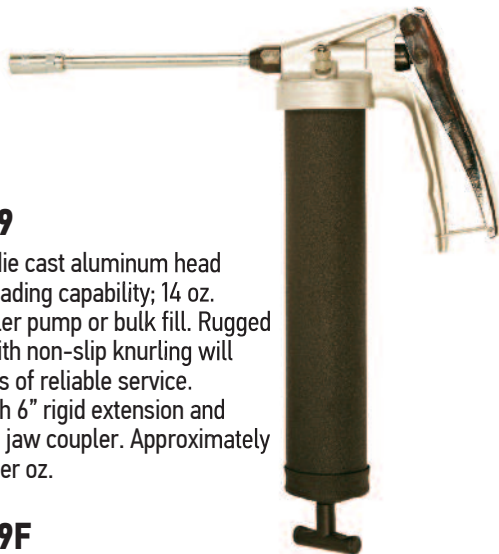

P/N 500101

Standard lever grease gun with bright zinc finish for use with 14 oz. grease cartridge. Supplied with 6½" rigid extension and 4 jaw coupler. May be fitted with bulk loader nipple, P/N 500123, sold separately. Approximately 18 strokes per oz.

P/N 500101F

Same as P/N 500101 except provided with 12" flex extension in place of rigid extension.

P/N 500100

Handgrip grease gun with 3 way loading capability, 14 oz. cartridges, filler pump or bulk fill. Features an air vent and dual port head, which allows straight on use. Bright zinc plate finish with knurled barrel. Includes 4" rigid extension with 4 jaw coupler. Approximately 35 strokes per oz.

P/N 500100F

Same as P/N 500100 except provided with 12" flex extension in place of rigid extension.

P/N 500129

Heavy duty die cast aluminum head has 3 way loading capability; 14 oz. cartridge, filler pump or bulk fill. Rugged steel tube with non-slip knurling will provide years of reliable service. Provided with 6" rigid extension and heavy duty 4 jaw coupler. Approximately 24 strokes per oz.

P/N 500129F

Same as P/N 500129 except provided with 12" flex extension in place of rigid extension.

P/N 500128

Premium high performance lever grease gun with heavy steel barrel, cast iron head and bright zinc finish. Has short stroke capability and will produce better than 10,000 PSI using extra leverage steel handle. 6" rigid extension with 4 jaw coupler may be attached in one of two directions for maximum flexibility. Fill 3 ways, bulk fill pump using available bulk loader nipple (P/N 500123 sold separately), 14 oz. cartridge or bulk hand fill. Approximately 15 strokes per oz.