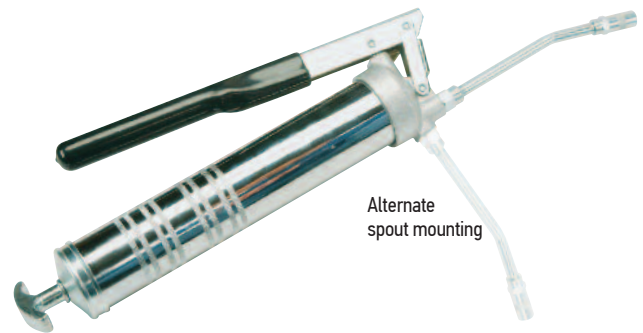

HAND OPERATED GREASE GUNS

P/N 500102

Mini pistol grip grease gun for use with 3 oz. cartridges or bulk suction loading. Features dual port head which allows straight on use. Bright zinc plate finish and knurled barrel. Includes 6" rigid extension with 4 jaw coupler. Approximately 35 strokes per oz.

P/N 500101F

Same as P/N 500101 except provided with 12" flex extension in place of rigid extension.

P/N 500100

Handgrip grease gun with 3 way loading capability, 14 oz. cartridges, filler pump or bulk fill. Features an air vent and dual port head, which allows straight on use. Bright zinc plate finish with knurled barrel. Includes 4" rigid extension with 4 jaw coupler. Approximately 35 strokes per oz.

P/N 500100F

Same as P/N 500100 except provided with 12" flex extension in place of rigid extension.

P/N 500129

Heavy duty die cast aluminum head has 3 way loading capability; 14 oz. cartridge, filler pump or bulk fill. Rugged steel tube with non-slip knurling will provide years of reliable service. Provided with 6" rigid extension and heavy duty 4 jaw coupler. Approximately 24 strokes per oz.

P/N 500129F

Same as P/N 500129 except provided with 12" flex extension in place of rigid extension.

P/N 500128

Premium high performance lever grease gun with heavy steel barrel, cast iron head and bright zinc finish. Has short stroke capability and will produce better than 10,000 PSI using extra leverage steel handle. 6" rigid extension with 4 jaw coupler may be attached in one of two directions for maximum flexibility. Fill 3 ways, bulk fill pump using available bulk loader nipple (P/N 500123 sold separately), 14 oz. cartridge or bulk hand fill. Approximately 15 strokes per oz.